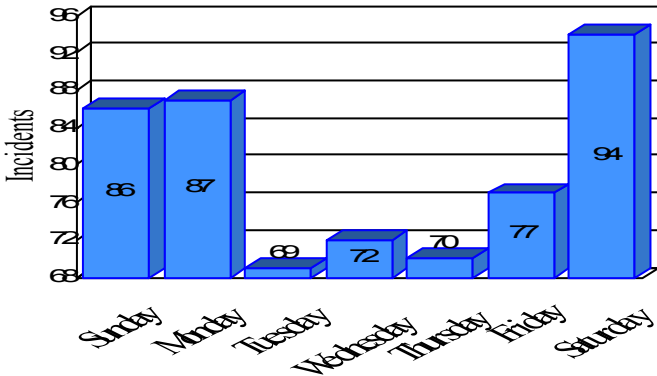

# Station Incident Summary

Station **11**

01/01/2012 to 12/31/2012

SLU

Total Calls for this Report 555

Incidents by Day

Incidents by Day of the Week

Incidents by Month