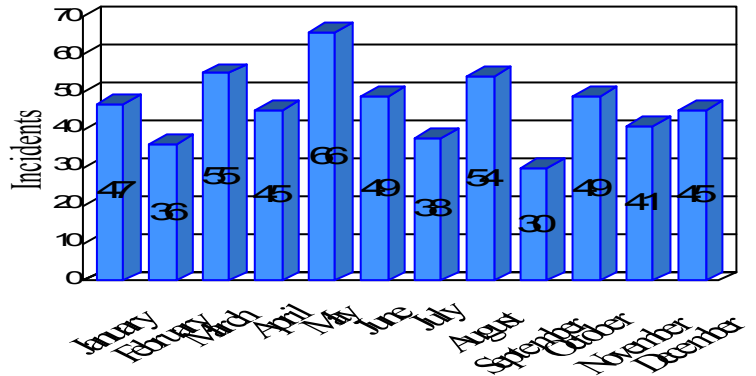

# Station Incident Summary

Station **11**

01/01/2012 to 12/31/2012

SLU

Total Calls for this Report 555

Incidents by Day

Incidents by Day of the Week

Incidents by Month