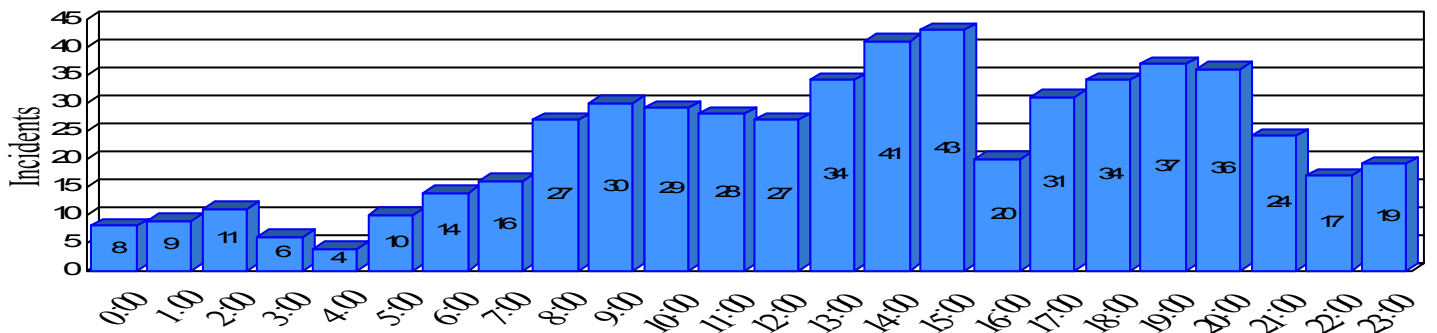

Incidents by Hour