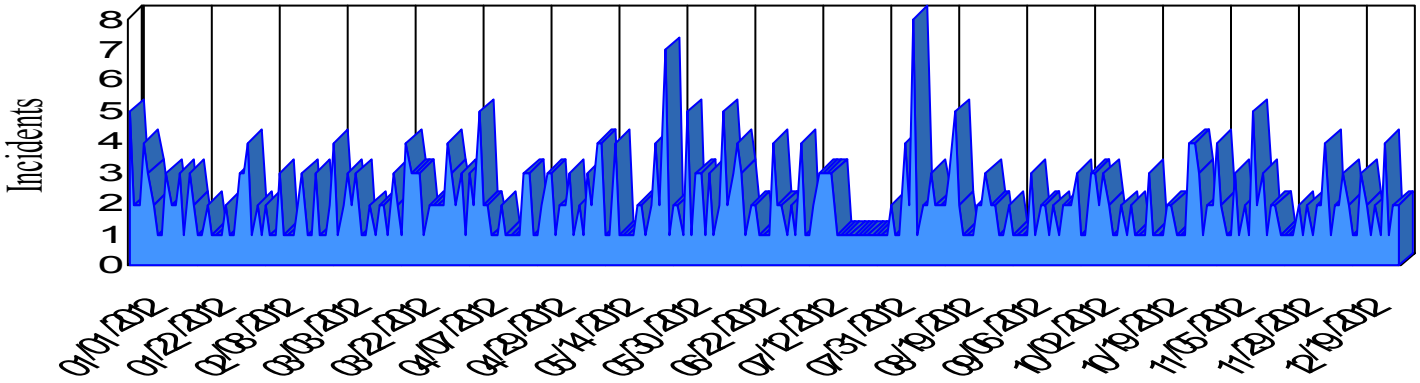

# Station Incident Summary

Station **11**

01/01/2012 to 12/31/2012

SLU

Total Calls for this Report 555

Incidents by Day

Incidents by Day of the Week

Incidents by Month

Incidents by Hour

The source of this data is submitted by CAL FIRE through the Computer Aided Dispatch (CAD) system. The data is an estimate and may possibly change. Total statistics on this report are not final, and may not match any other fire statistics provided by CAL FIRE / San Luis Obispo County Fire.