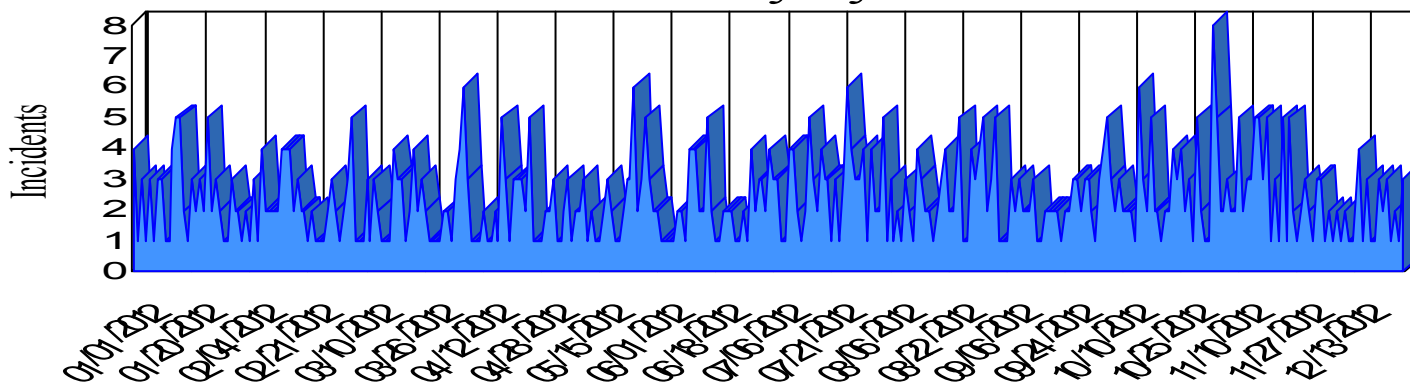

Station Incident Summary

Station **10**

01/01/2012 to 12/29/2012

SLU

Total Calls for this Report 781

Incidents by Day

Incidents by Day of the Week

Incidents by Month

Incidents by Hour

The source of this data is submitted by CAL FIRE through the Computer Aided Dispatch (CAD) system. The data is an estimate and may possibly change. Total statistics on this report are not final, and may not match any other fire statistics provided by CAL FIRE / San Luis Obispo County Fire.