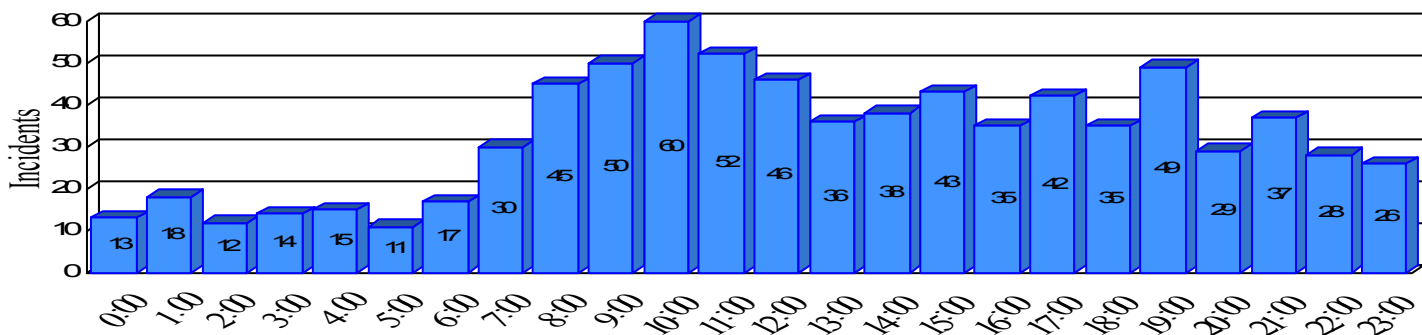

Incidents by Hour