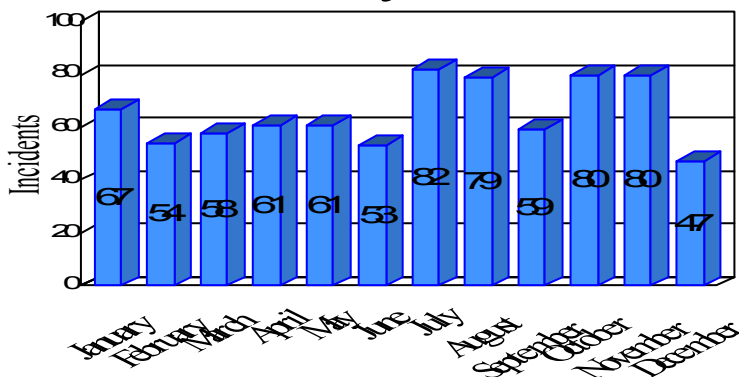

Station Incident Summary

Station **10**

01/01/2012 to 12/29/2012

SLU

Total Calls for this Report 781

Incidents by Day

Incidents by Day of the Week

Incidents by Month