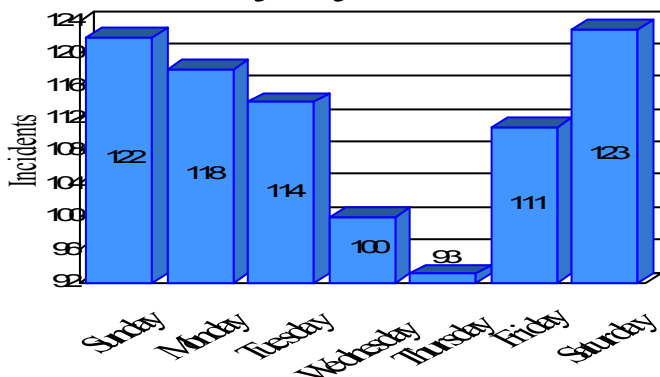

Station Incident Summary

Station **10**

01/01/2012 to 12/29/2012

SLU

Total Calls for this Report 781

Incidents by Day

Incidents by Day of the Week

Incidents by Month