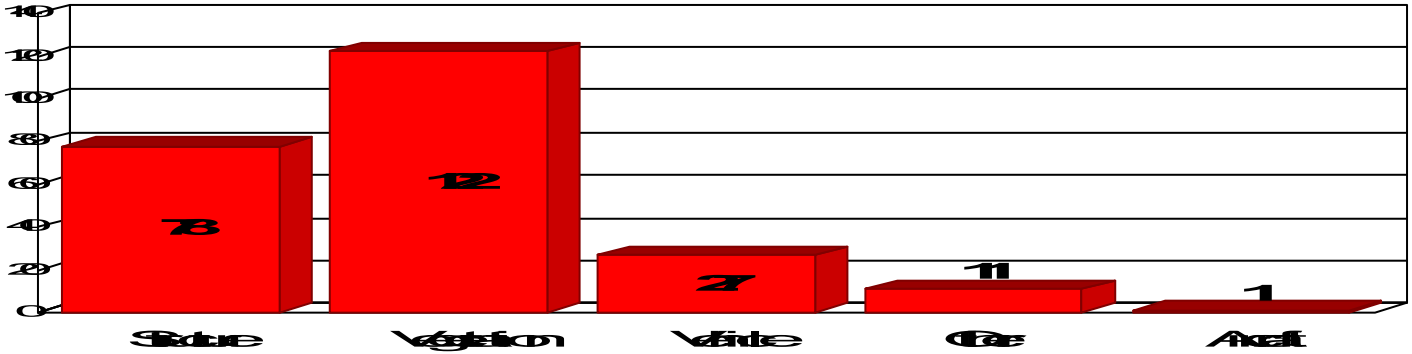

Station Incident Summary

Station **40**

01/01/2009 to 12/31/2009

SLU

Total Calls for this Report 646

TYPE

NEARBY

NEAR