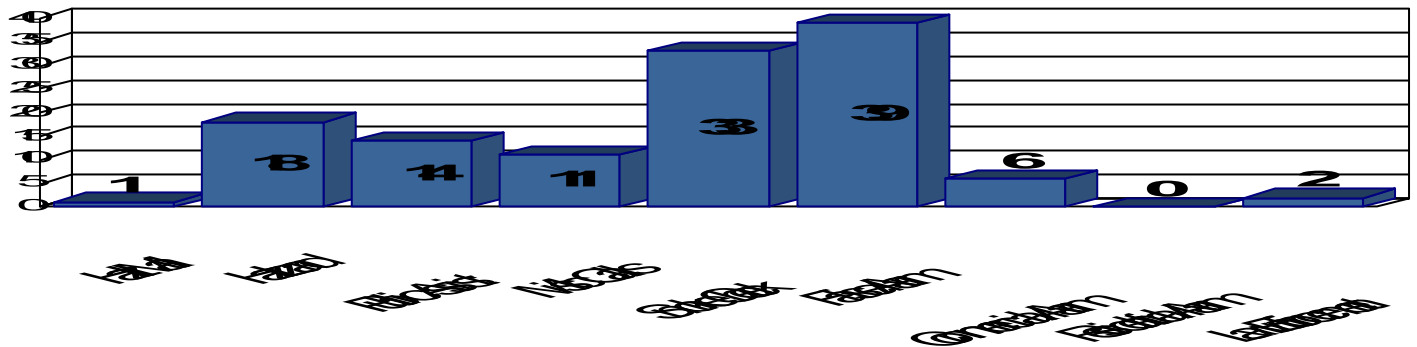

Station Incident Summary

Station **40**

01/01/2009 to 12/31/2009

SLU

Total Calls for this Report 646

TYPE

NEARBY

NEAR

CLASSIFICATION

The source of this data is submitted by CAL FIRE through the Computer Aided Dispatch (CAD) system. The data is an estimate and may possibly change. Total statistics on this report are not final, and may not match any other fire statistics provided by CAL FIRE / San Luis Obispo County Fire.