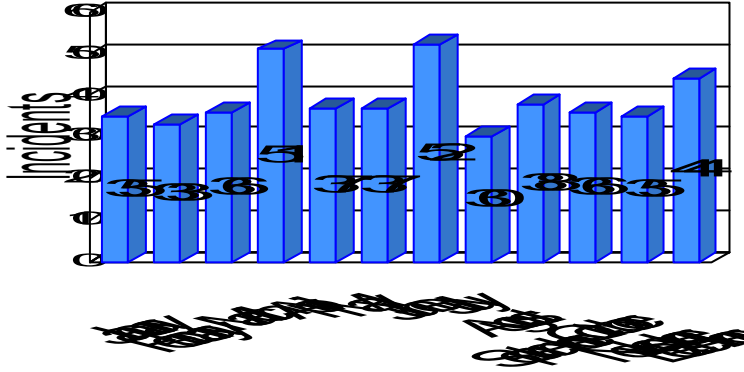

Station Incident Summary

Station **36**

01/03/2009 to 12/31/2009

SLU

Total Calls for this Report 464

12/31/09

12/30/09

12/29/09