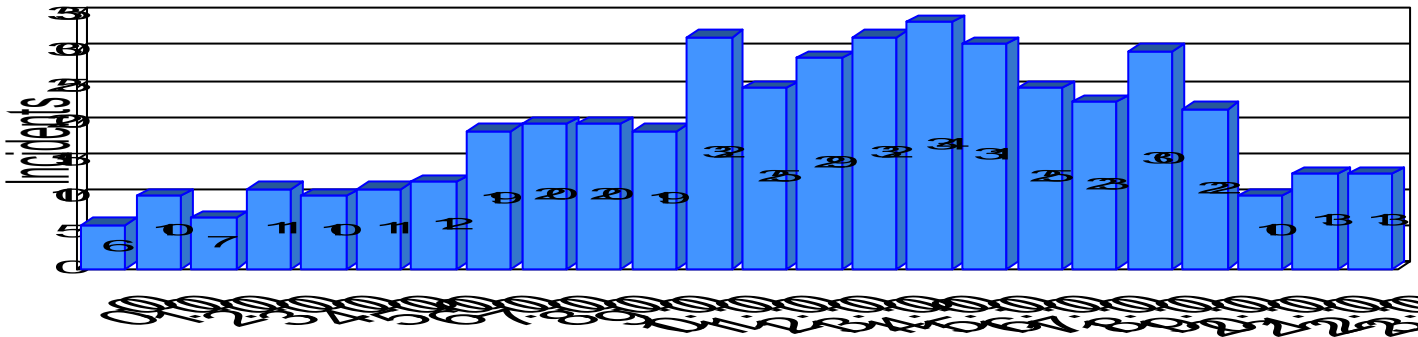

Station Incident Summary

Station **36**

01/03/2009 to 12/31/2009

SLU

Total Calls for this Report 464

12/31/09

12/30/09

12/29/09

12/28/09

The source of this data is submitted by CAL FIRE through the Computer Aided Dispatch (CAD) system. The data is an estimate and may possibly change. Total statistics on this report are not final, and may not match any other fire statistics provided by CAL FIRE / San Luis Obispo County Fire.