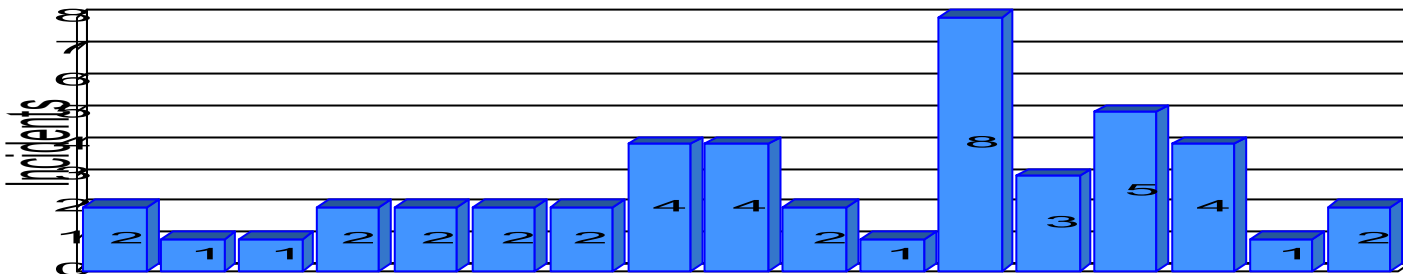

Station Incident Summary

Station **34**

02/06/2009 to 11/27/2009

SLU

Total Calls for this Report 46

Incidents

Incidents

Incidents

Incidents

Incidents

Incidents

Incidents

Incidents

The source of this data is submitted by CAL FIRE through the Computer Aided Dispatch (CAD) system. The data is an estimate and may possibly change. Total statistics on this report are not final, and may not match any other fire statistics provided by CAL FIRE / San Luis Obispo County Fire.