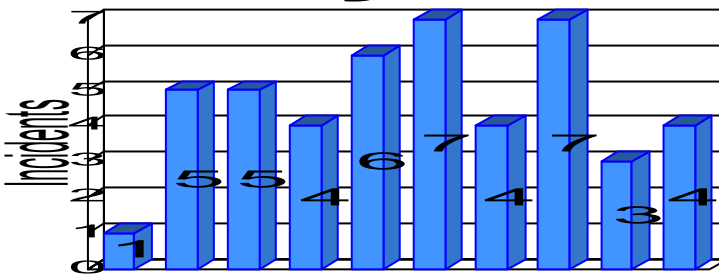

Station Incident Summary

Station **34**

02/06/2009 to 11/27/2009

SLU

Total Calls for this Report 46

Incidents

Incidents

Incidents

Incidents

Incidents

Incidents

Incidents

Incidents

The source of this data is submitted by CAL FIRE through the Computer Aided Dispatch (CAD) system. The data is an estimate and may possibly change. Total statistics on this report are not final, and may not match any other fire statistics provided by CAL FIRE / San Luis Obispo County Fire.