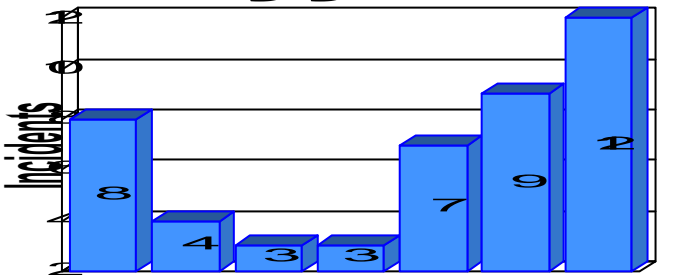

Station Incident Summary

Station **34**

02/06/2009 to 11/27/2009

SLU

Total Calls for this Report 46

Incidents

Incidents

Incidents

Incidents

Incidents

Incidents

Incidents

Incidents

The source of this data is submitted by CAL FIRE through the Computer Aided Dispatch (CAD) system. The data is an estimate and may possibly change. Total statistics on this report are not final, and may not match any other fire statistics provided by CAL FIRE / San Luis Obispo County Fire.