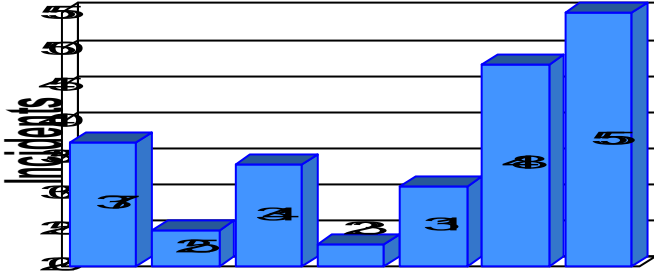

Station Incident Summary

Station **33**

01/01/2009 to 12/31/2009

SLU

Total Calls for this Report 253

12/31/09

07/01/09

12/31/08