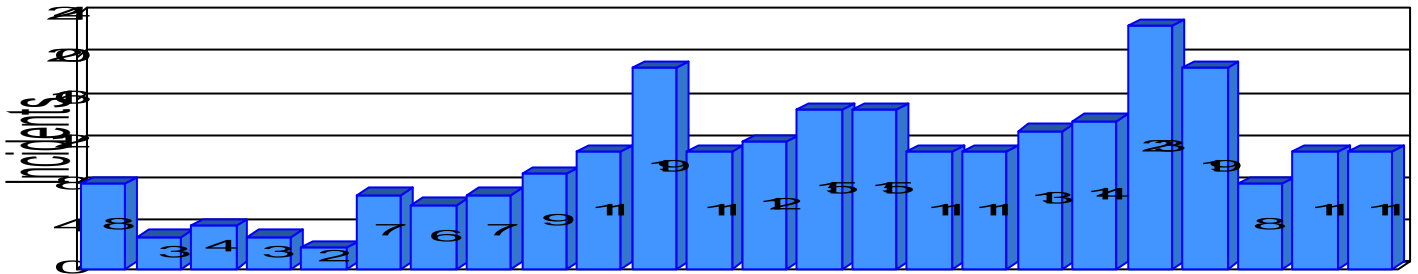

07/01/08

12/31/07

07/01/07

12/31/06

12/31/06

07/01/06

The source of this data is submitted by CAL FIRE through the Computer Aided Dispatch (CAD) system. The data is an estimate and may possibly change. Total statistics on this report are not final, and may not match any other fire statistics provided by CAL FIRE / San Luis Obispo County Fire.