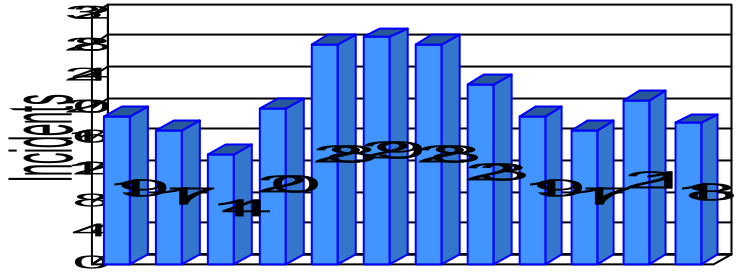

07/01/08

12/31/07