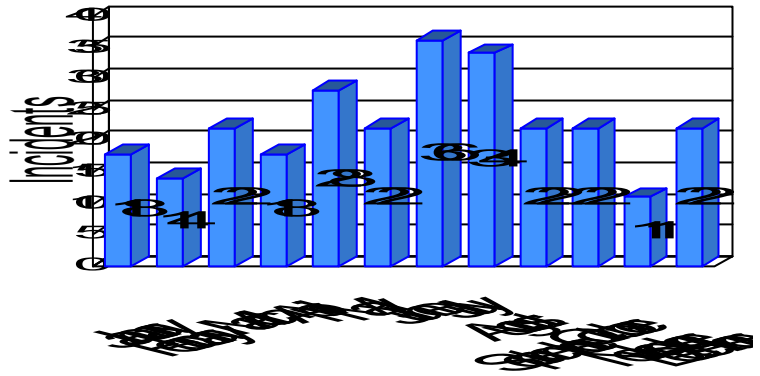

# Station Incident Summary

Station **31**

01/01/2009 to 12/31/2009

SLU

Total Calls for this Report 269

**Incidents**

**Incidents**

**Incidents**