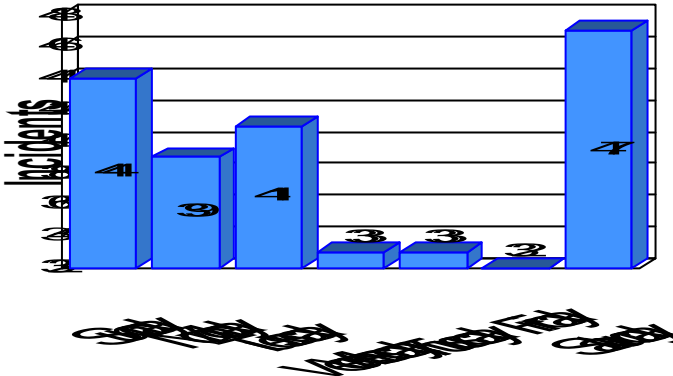

# Station Incident Summary

Station **31**

01/01/2009 to 12/31/2009

SLU

Total Calls for this Report 269

**Incidents**

**Incidents**

**Incidents**