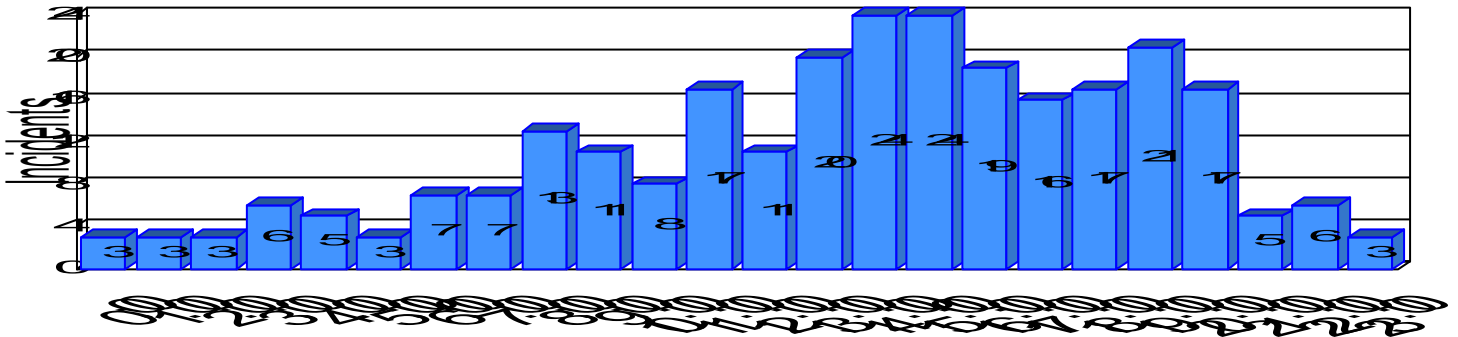

Station Incident Summary

Station **31**

01/01/2009 to 12/31/2009

SLU

Total Calls for this Report 269

Incidents

Incidents

Incidents

Incidents

The source of this data is submitted by CAL FIRE through the Computer Aided Dispatch (CAD) system. The data is an estimate and may possibly change. Total statistics on this report are not final, and may not match any other fire statistics provided by CAL FIRE / San Luis Obispo County Fire.