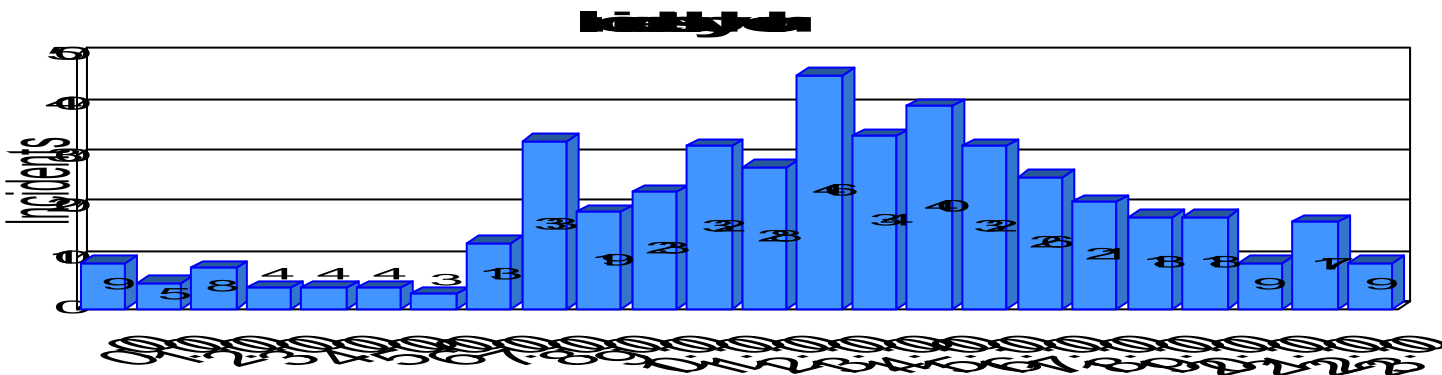

Station Incident Summary

Station **12**

01/02/2009 to 12/31/2009

SLU

Total Calls for this Report 455

The source of this data is submitted by CAL FIRE through the Computer Aided Dispatch (CAD) system. The data is an estimate and may possibly change. Total statistics on this report are not final, and may not match any other fire statistics provided by CAL FIRE / San Luis Obispo County Fire.