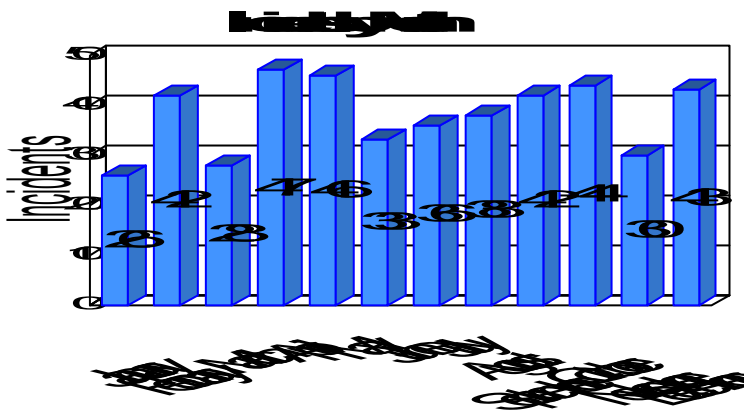

Station Incident Summary

Station **12**

01/02/2009 to 12/31/2009

SLU

Total Calls for this Report 455

The source of this data is submitted by CAL FIRE through the Computer Aided Dispatch (CAD) system. The data is an estimate and may possibly change. Total statistics on this report are not final, and may not match any other fire statistics provided by CAL FIRE / San Luis Obispo County Fire.