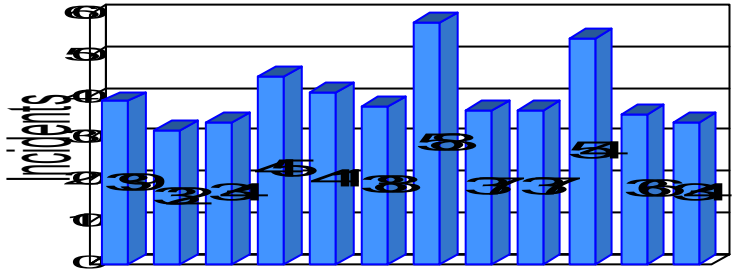

Station Incident Summary

Station **11**

01/01/2009 to 12/31/2009

SLU

Total Calls for this Report 485

11/11/09

01/01/09

05/01/09

09/01/09

11/11/09

11/11/09

01/01/09 **02/01/09** **03/01/09** **04/01/09** **05/01/09** **06/01/09** **07/01/09** **08/01/09**

09/01/09 **10/01/09** **11/01/09** **12/01/09** **01/01/10** **02/01/10** **03/01/10** **04/01/10**

11/11/09

The source of this data is submitted by CAL FIRE through the Computer Aided Dispatch (CAD) system. The data is an estimate and may possibly change. Total statistics on this report are not final, and may not match any other fire statistics provided by CAL FIRE / San Luis Obispo County Fire.