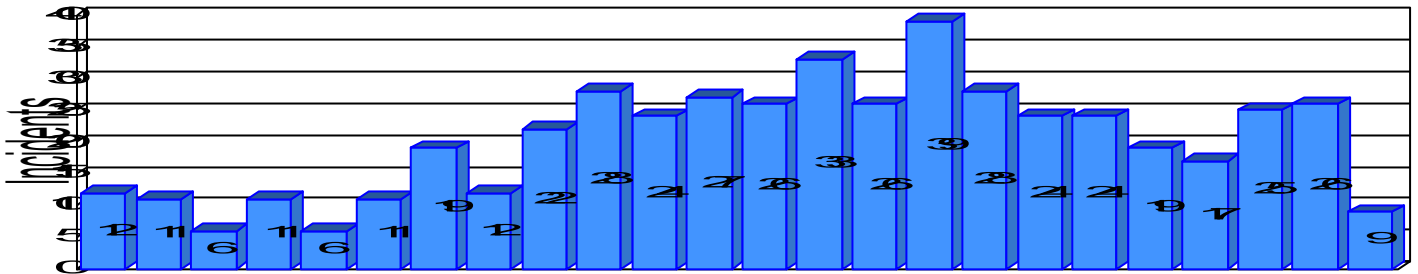

01/01/09 **02/01/09** **03/01/09** **04/01/09** **05/01/09** **06/01/09** **07/01/09** **08/01/09**

09/01/09 **10/01/09** **11/01/09** **12/01/09** **01/01/10** **02/01/10** **03/01/10** **04/01/10**

11/11/09