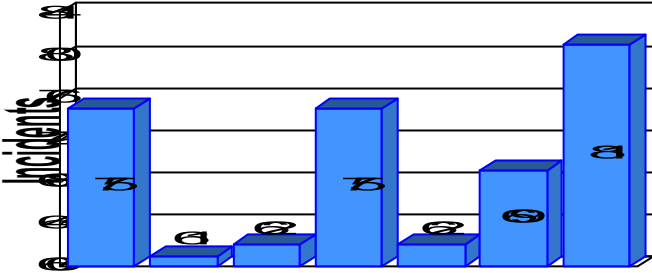

01/01/09

05/01/09

09/01/09

11/11/09