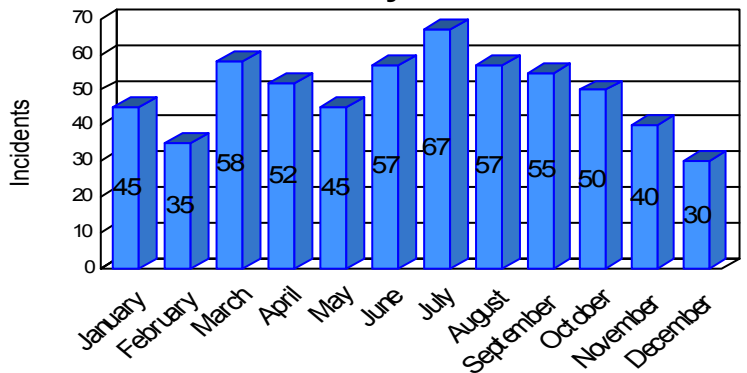

Station Incident Summary

Station **40**

01/01/2008 to 12/29/2008

SLU

Total Calls for this Report **591**

Incidents by Day

Incidents by Day of the Week

Incidents by Month