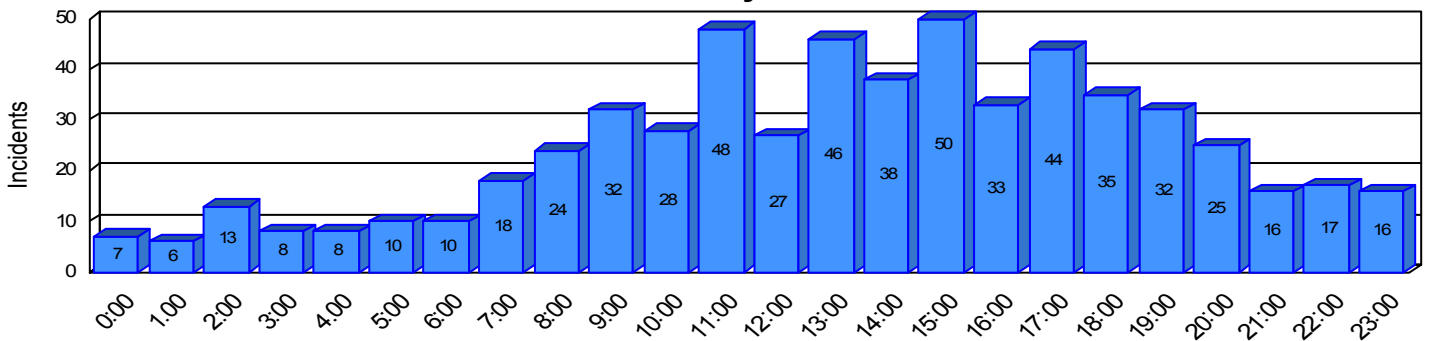

Station Incident Summary

Station **40**

01/01/2008 to 12/29/2008

SLU

Total Calls for this Report **591**

Incidents by Day

Incidents by Day of the Week

Incidents by Month

Incidents by Hour

The source of this data is submitted by CAL FIRE through the Computer Aided Dispatch (CAD) system. The data is an estimate and may possibly change. Total statistics on this report are not final, and may not match any other fire statistics provided by CAL FIRE / San Luis Obispo County Fire.