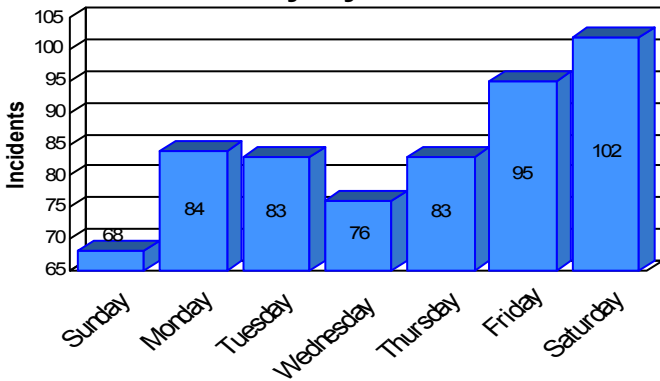

Station Incident Summary

Station **40**

01/01/2008 to 12/29/2008

SLU

Total Calls for this Report **591**

Incidents by Day

Incidents by Day of the Week

Incidents by Month

Incidents by Hour

The source of this data is submitted by CAL FIRE through the Computer Aided Dispatch (CAD) system. The data is an estimate and may possibly change. Total statistics on this report are not final, and may not match any other fire statistics provided by CAL FIRE / San Luis Obispo County Fire.