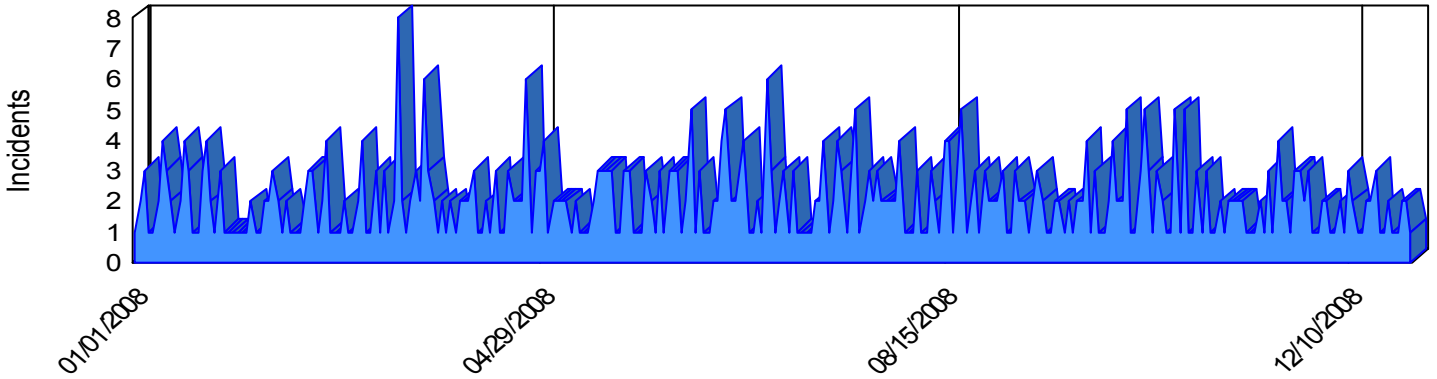

Station Incident Summary

Station **40**

01/01/2008 to 12/29/2008

SLU

Total Calls for this Report **591**

Incidents by Day

Incidents by Day of the Week

Incidents by Month