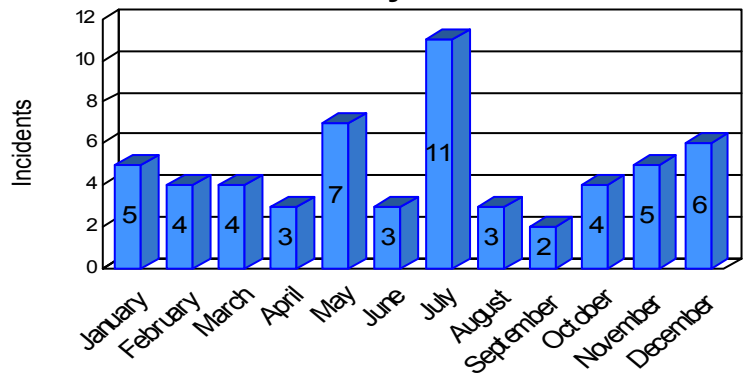

Station Incident Summary

Station **34**

01/02/2008 to 12/27/2008

SLU

Total Calls for this Report **57**

Incidents by Day

Incidents by Day of the Week

Incidents by Month