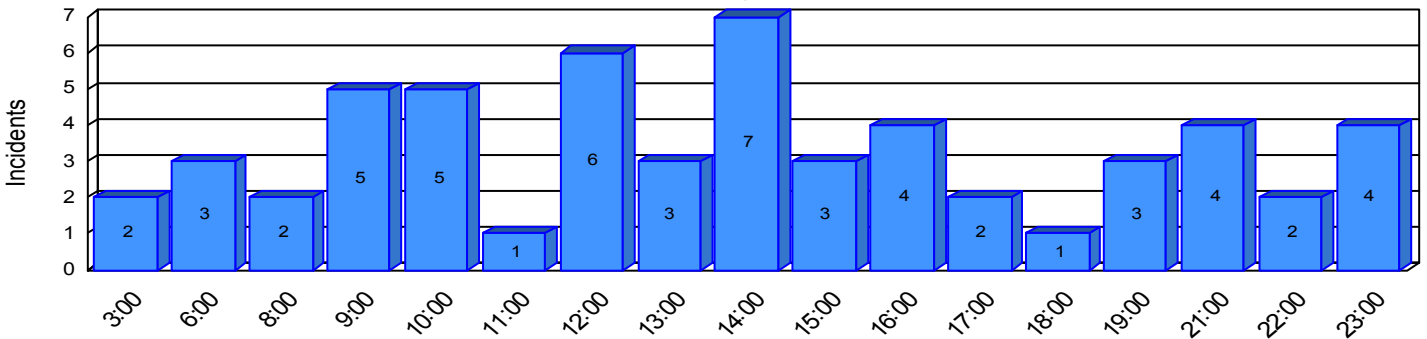

Station Incident Summary

Station **34**

01/02/2008 to 12/27/2008

SLU

Total Calls for this Report **57**

Incidents by Day

Incidents by Day of the Week

Incidents by Month

Incidents by Hour

The source of this data is submitted by CAL FIRE through the Computer Aided Dispatch (CAD) system. The data is an estimate and may possibly change. Total statistics on this report are not final, and may not match any other fire statistics provided by CAL FIRE / San Luis Obispo County Fire.