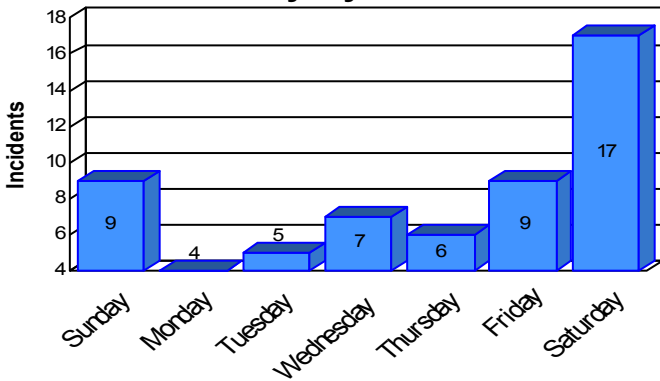

Station Incident Summary

Station **34**

01/02/2008 to 12/27/2008

SLU

Total Calls for this Report **57**

Incidents by Day

Incidents by Day of the Week

Incidents by Month

Incidents by Hour

The source of this data is submitted by CAL FIRE through the Computer Aided Dispatch (CAD) system. The data is an estimate and may possibly change. Total statistics on this report are not final, and may not match any other fire statistics provided by CAL FIRE / San Luis Obispo County Fire.