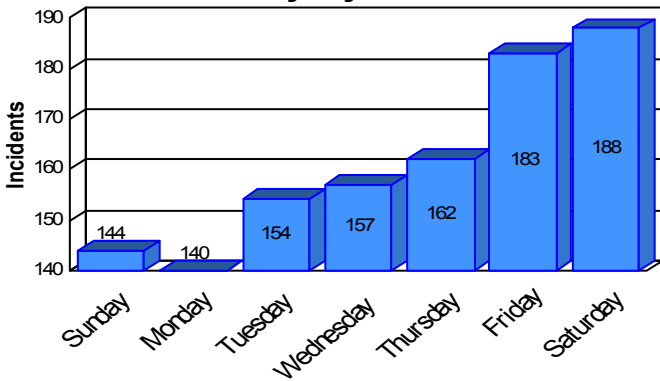

Station Incident Summary

Station **30**

01/01/2008 to 12/31/2008

SLU

Total Calls for this Report **1,128**

Incidents by Day

Incidents by Day of the Week

Incidents by Month

Incidents by Hour

The source of this data is submitted by CAL FIRE through the Computer Aided Dispatch (CAD) system. The data is an estimate and may possibly change. Total statistics on this report are not final, and may not match any other fire statistics provided by CAL FIRE / San Luis Obispo County Fire.