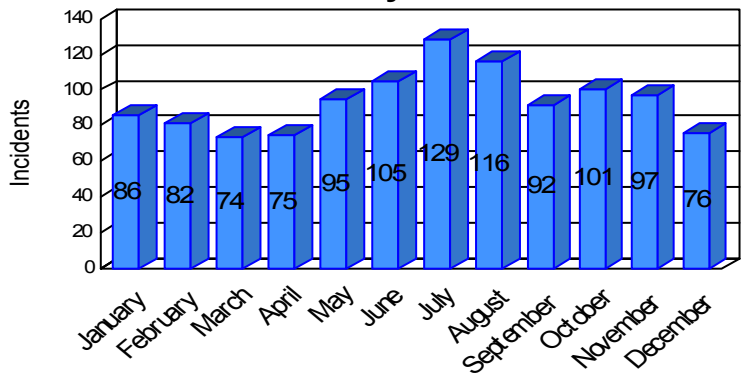

Station Incident Summary

Station **30**

01/01/2008 to 12/31/2008

SLU

Total Calls for this Report **1,128**

Incidents by Day

Incidents by Day of the Week

Incidents by Month