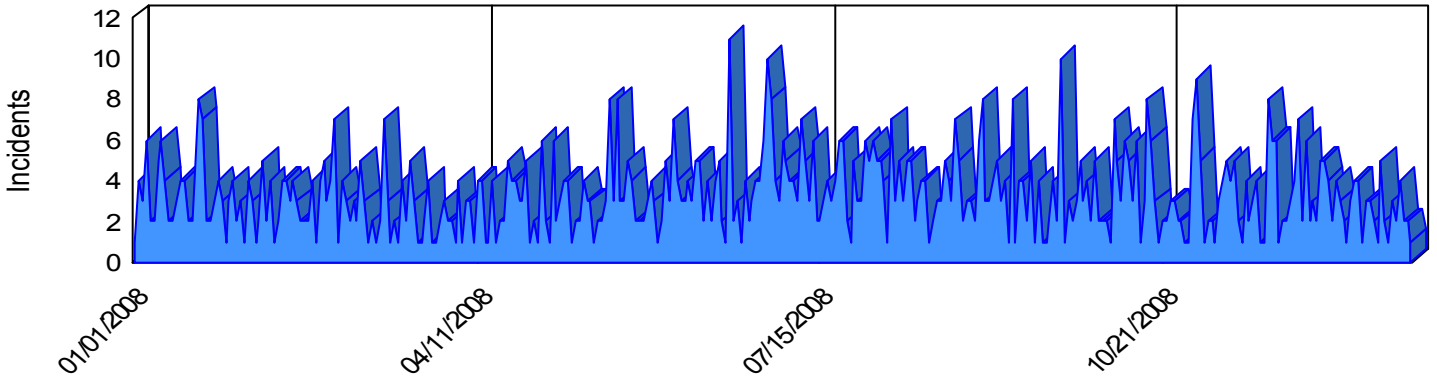

Station Incident Summary

Station **30**

01/01/2008 to 12/31/2008

SLU

Total Calls for this Report **1,128**

Incidents by Day

Incidents by Day of the Week

Incidents by Month