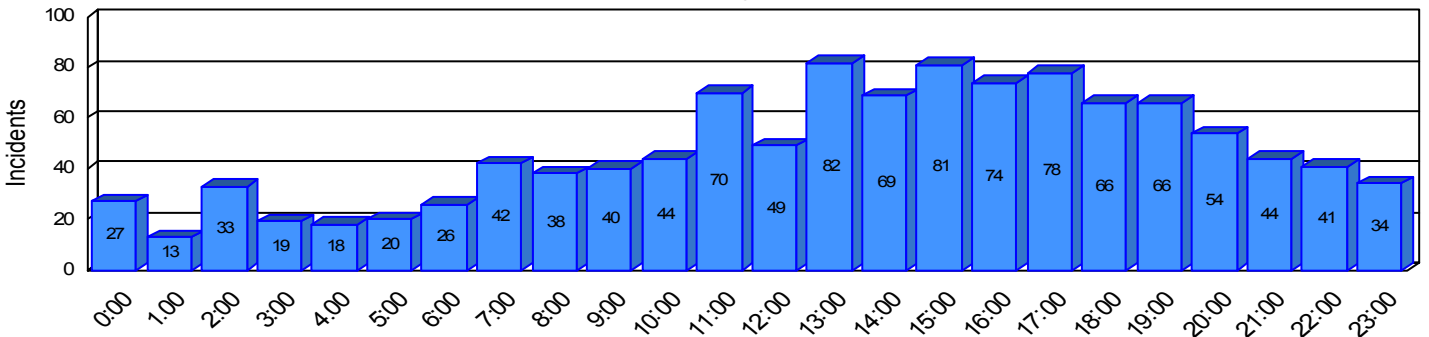

Incidents by Hour