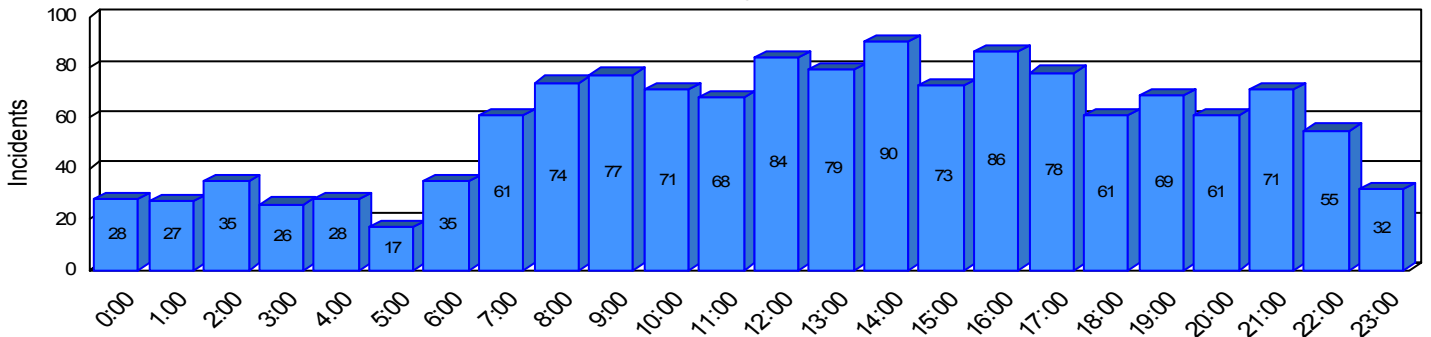

Station Incident Summary

Station **20**

01/01/2008 to 12/31/2008

SLU

Total Calls for this Report 1,386

Incidents by Day

Incidents by Day of the Week

Incidents by Month

Incidents by Hour

The source of this data is submitted by CAL FIRE through the Computer Aided Dispatch (CAD) system. The data is an estimate and may possibly change. Total statistics on this report are not final, and may not match any other fire statistics provided by CAL FIRE / San Luis Obispo County Fire.