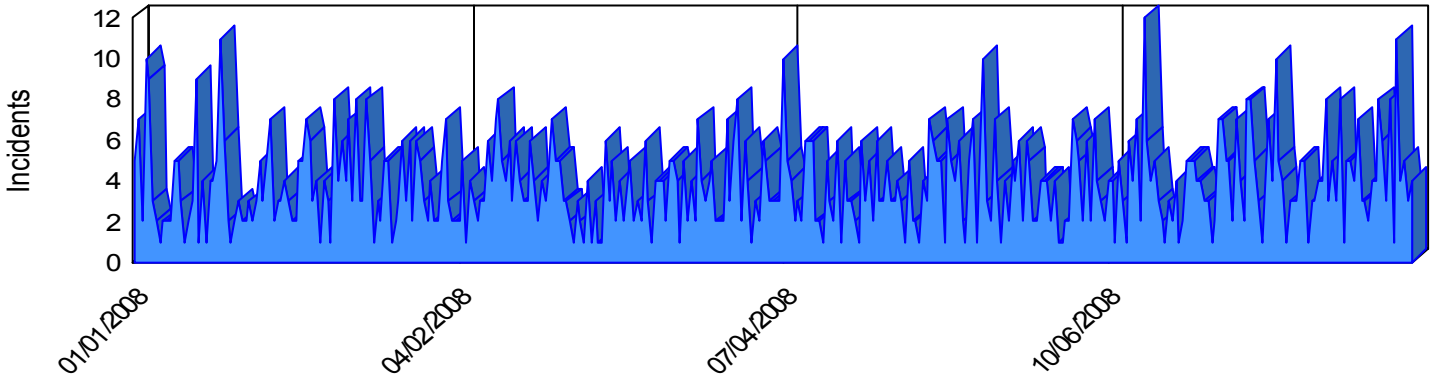

Station Incident Summary

Station **20**

01/01/2008 to 12/31/2008

SLU

Total Calls for this Report 1,386

Incidents by Day

Incidents by Day of the Week

Incidents by Month

Incidents by Hour

The source of this data is submitted by CAL FIRE through the Computer Aided Dispatch (CAD) system. The data is an estimate and may possibly change. Total statistics on this report are not final, and may not match any other fire statistics provided by CAL FIRE / San Luis Obispo County Fire.