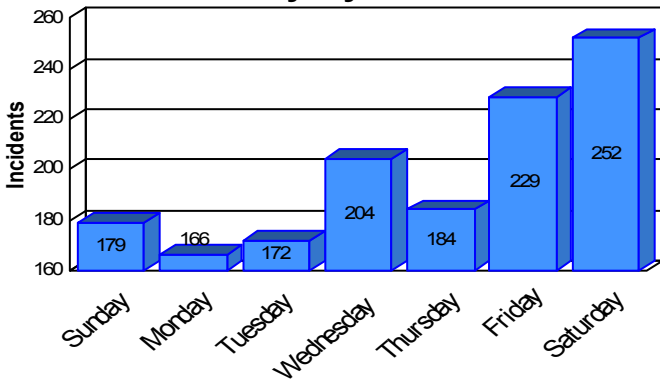

Station Incident Summary

Station **20**

01/01/2008 to 12/31/2008

SLU

Total Calls for this Report 1,386

Incidents by Day

Incidents by Day of the Week

Incidents by Month

Incidents by Hour

The source of this data is submitted by CAL FIRE through the Computer Aided Dispatch (CAD) system. The data is an estimate and may possibly change. Total statistics on this report are not final, and may not match any other fire statistics provided by CAL FIRE / San Luis Obispo County Fire.