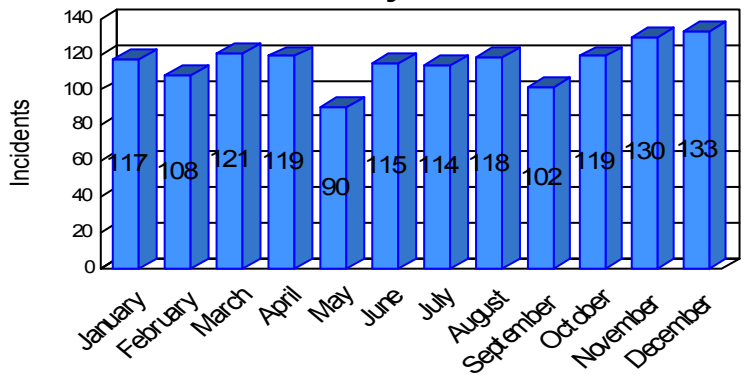

Station Incident Summary

Station **20**

01/01/2008 to 12/31/2008

SLU

Total Calls for this Report 1,386

Incidents by Day

Incidents by Day of the Week

Incidents by Month