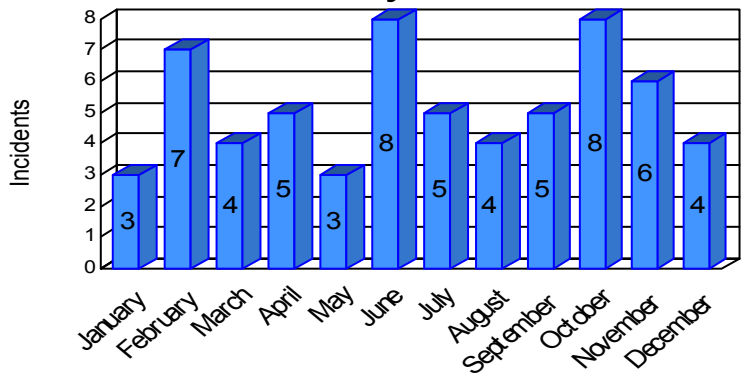

Station Incident Summary

Station **14**

01/02/2008 to 12/19/2008

SLU

Total Calls for this Report 62

Incidents by Day

Incidents by Day of the Week

Incidents by Month