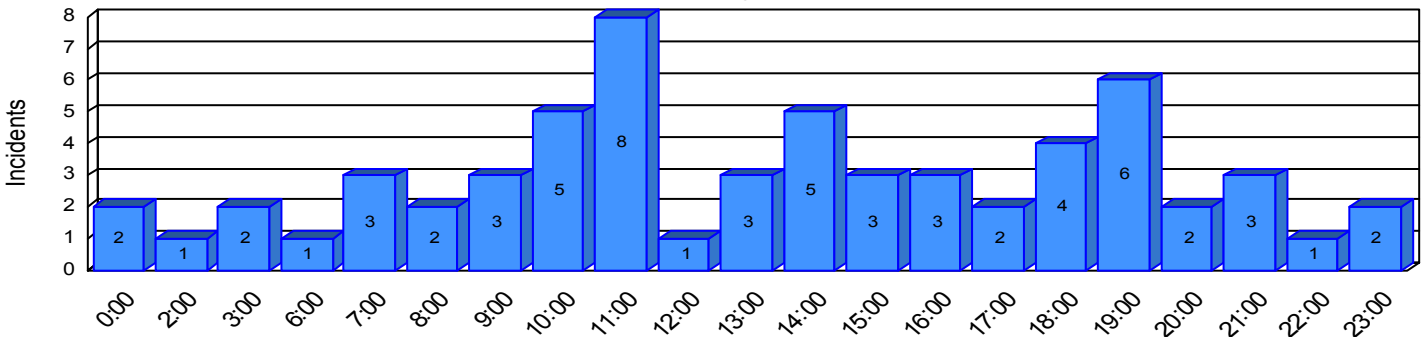

Station Incident Summary

Station **14**

01/02/2008 to 12/19/2008

SLU

Total Calls for this Report 62

Incidents by Day

Incidents by Day of the Week

Incidents by Month

Incidents by Hour

The source of this data is submitted by CAL FIRE through the Computer Aided Dispatch (CAD) system. The data is an estimate and may possibly change. Total statistics on this report are not final, and may not match any other fire statistics provided by CAL FIRE / San Luis Obispo County Fire.