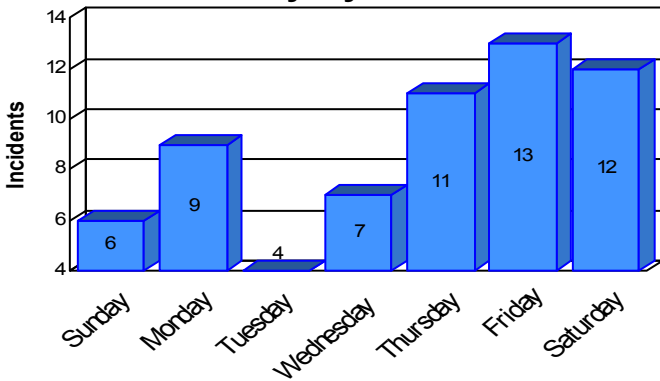

Station Incident Summary

Station **14**

01/02/2008 to 12/19/2008

SLU

Total Calls for this Report 62

Incidents by Day

Incidents by Day of the Week

Incidents by Month

Incidents by Hour

The source of this data is submitted by CAL FIRE through the Computer Aided Dispatch (CAD) system. The data is an estimate and may possibly change. Total statistics on this report are not final, and may not match any other fire statistics provided by CAL FIRE / San Luis Obispo County Fire.